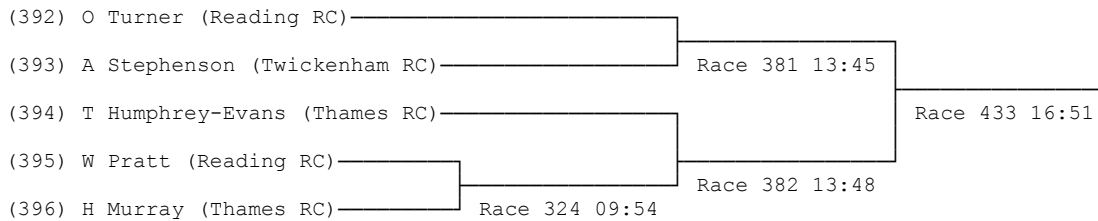

27) Junior 16 Sculls