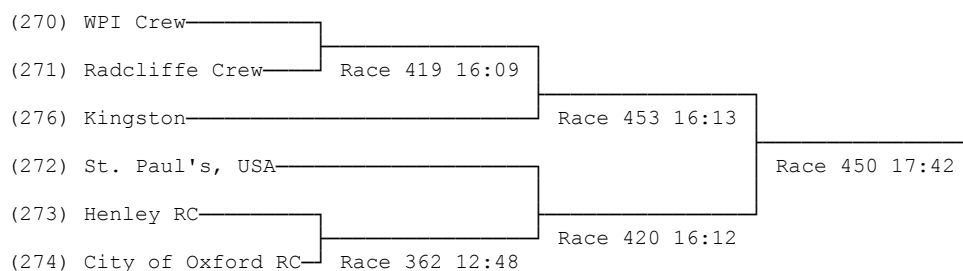

Reading Amateur Regatta (Sun) 2017

Regatta Draw Pattern

1) Intermediate 2 Eights

2) Intermediate 3 Eights

Sponsored by Kymira Sport

3) Womens Intermediate 1 Eights

4) Womens Intermediate 3 Eights

(281) Southampton Univ Race 361 12:00