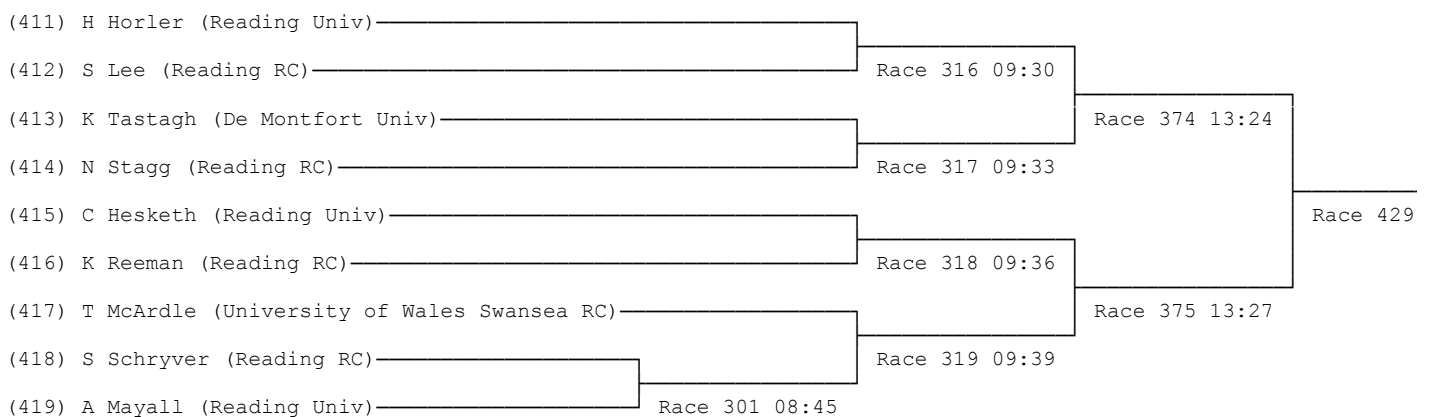

26) Novice Sculls

For the Vulcan Challenge Shield

(382) A Phillips (Reading RC)			
(383) H Hannam (Reading Univ)		Race 304 08:54	

27) Junior 16 Sculls

28) Junior 15 Sculls

31) Womens Intermediate 2 Sculls

32) Womens Novice Sculls

33) Womens Schools/Junior Sculls

34) Womens Junior 16 Sculls

35) Womens Junior 15 Sculls