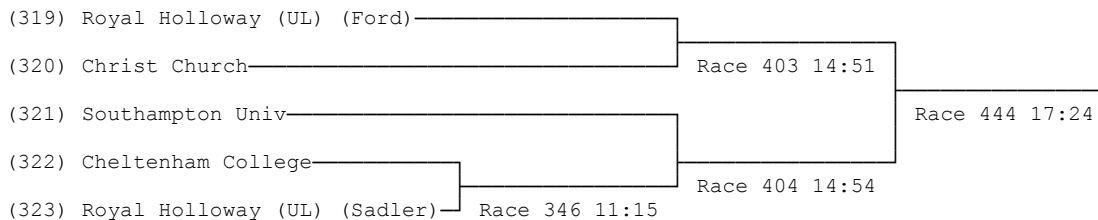

11) Womens Novice Coxed Fours