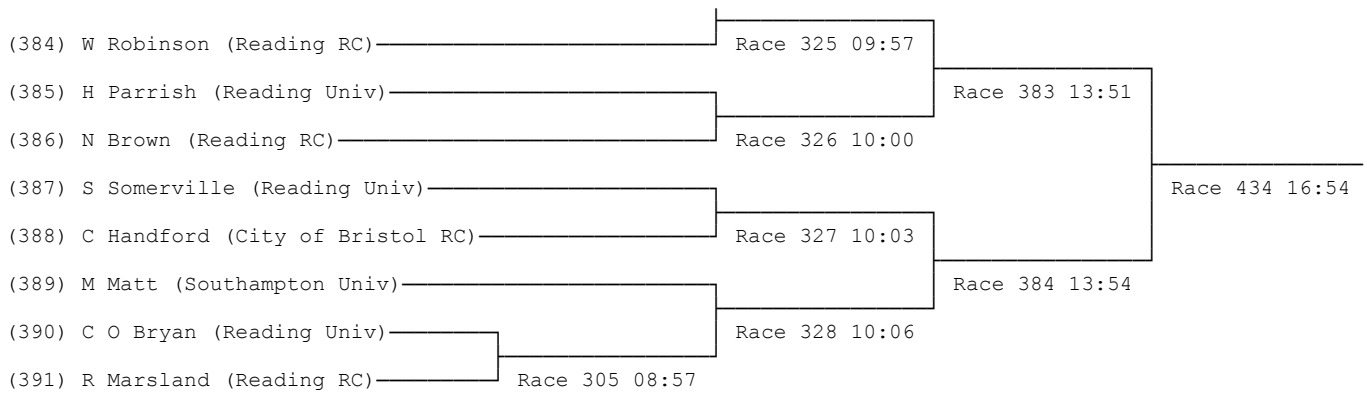

27) Junior 16 Sculls

28) Junior 15 Sculls

31) Womens Intermediate 2 Sculls

32) Womens Novice Sculls