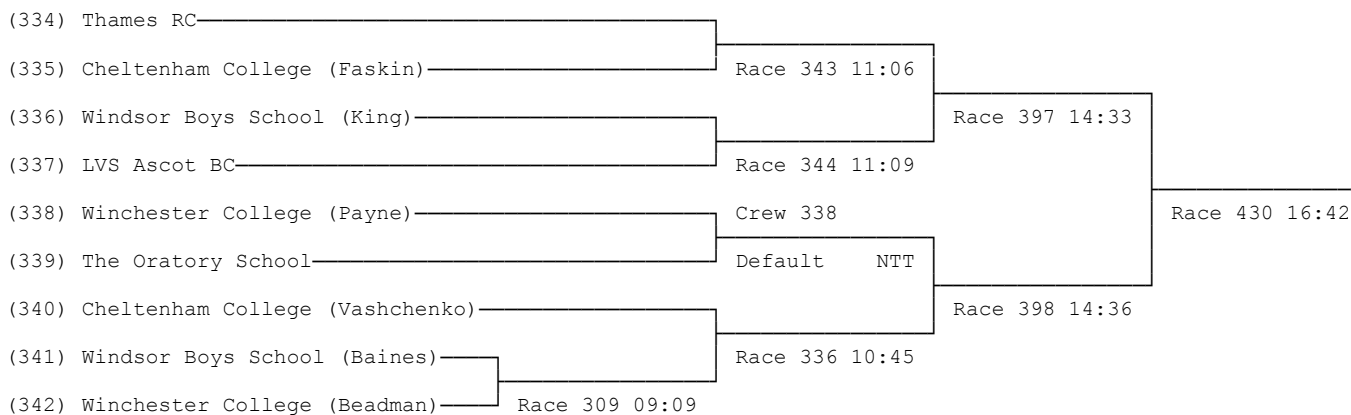

9) Womens Intermediate 2 Coxed Fours

(306) City of Oxford RC
(307) Radcliffe Crew Race 349 11:24
(308) University of Wales Swansea RC Race 408 15:06
(309) Status Change
(310) St. Paul's, USA Race 350 11:27
(311) Imperial College Race 407 15:03
(312) Green Templeton BC Race 351 11:30
Race 446 17:30

10) Womens Intermediate 3 Coxed Fours

11) Womens Novice Coxed Fours

12) Intermediate 1 Coxless Fours

13) Womens Intermediate 1 Coxless Fours

14) Junior 15 Coxed Quads

15) Junior 14 Coxed Quads

16) Womens Junior 15 Coxed Quads