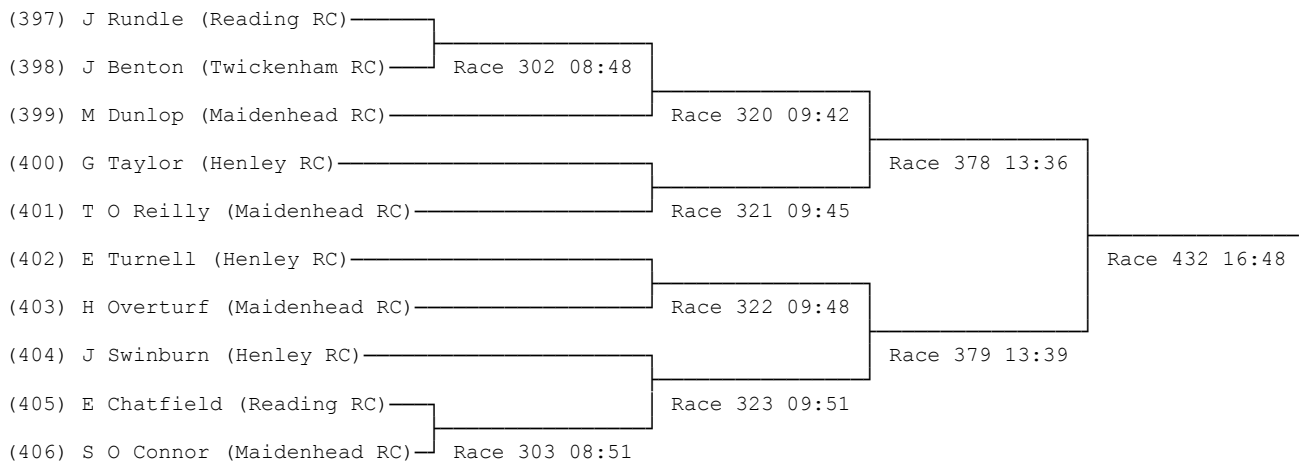

26) Novice Sculls

For the Vulcan Challenge Shield

(382) A Phillips (Reading RC)			
(383) H Hannam (Reading Univ)		Race 304 08:54	

27) Junior 16 Sculls

28) Junior 15 Sculls

31) Womens Intermediate 2 Sculls

32) Womens Novice Sculls

33) Womens Schools/Junior Sculls

34) Womens Junior 16 Sculls

35) Womens Junior 15 Sculls