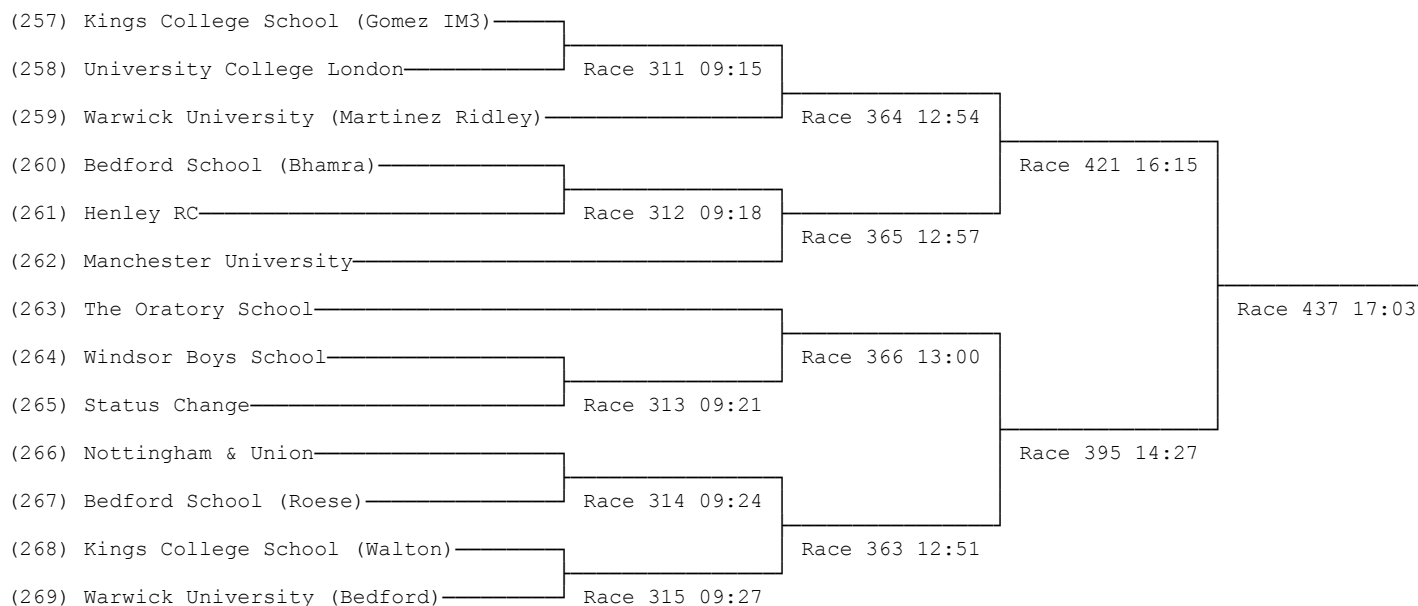

Reading Amateur Regatta (Sun) 2017

Regatta Draw Pattern

1) Intermediate 2 Eights

2) Intermediate 3 Eights

Sponsored by Kymira Sport

3) Womens Intermediate 1 Eights

4) Womens Intermediate 3 Eights

(281) Southampton Univ Race 361 12:00