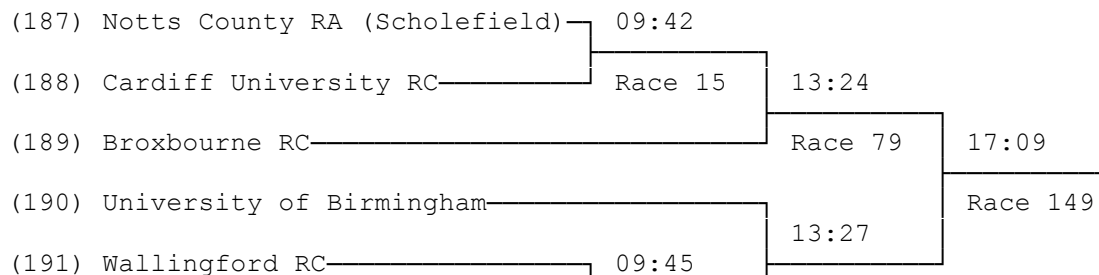

For the J. Haslam Trophy

31) Senior Double Sculls A

For the Harrison-Jones Trophy

32) Senior Double Sculls B

33) Women's Senior Double Sculls A

For the Newman Memorial Trophy

34) Women's Senior Double Sculls B

35) Women's Senior Double Sculls C

36) Senior Single Sculls A

For the Charles Dodd Challenge Cup

(192) Notts County RA (Smith) — Race 16 — Race 80

37) Senior Single Sculls B

38) Women's Senior Single Sculls A