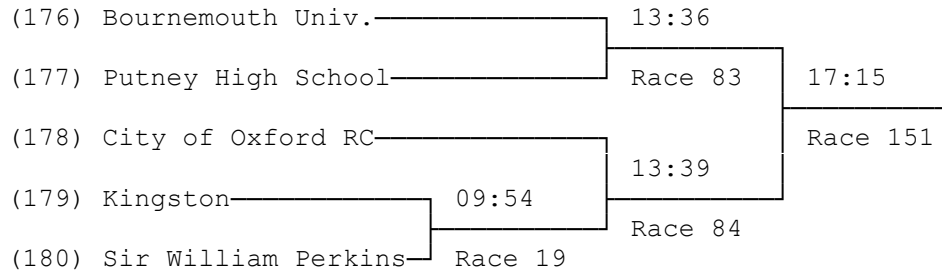

For the J. Haslam Trophy

31) Senior Double Sculls A

For the Harrison-Jones Trophy

32) Senior Double Sculls B

33) Women's Senior Double Sculls A

For the Newman Memorial Trophy

34) Women's Senior Double Sculls B

35) Women's Senior Double Sculls C

36) Senior Single Sculls A

For the Charles Dodd Challenge Cup

(192) Notts County RA (Smith) — Race 16 — Race 80

37) Senior Single Sculls B

38) Women's Senior Single Sculls A