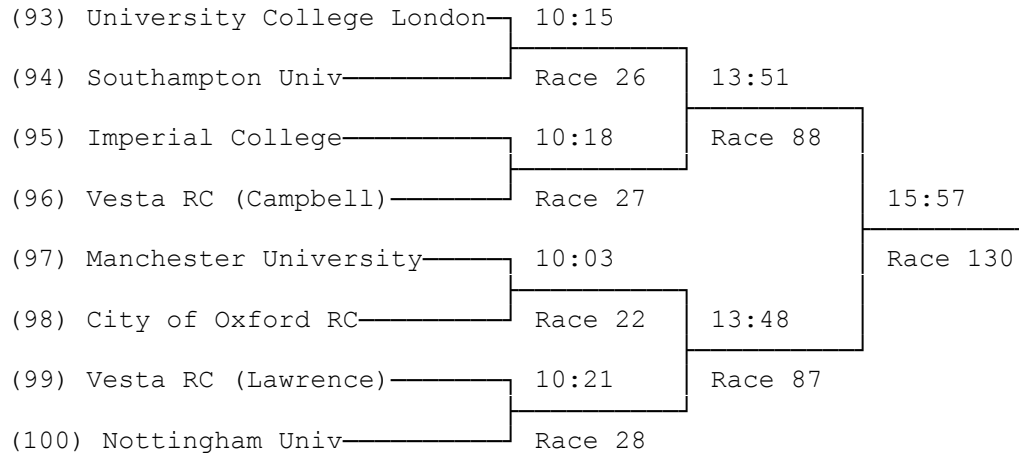

16) Women's Senior Coxed Fours D