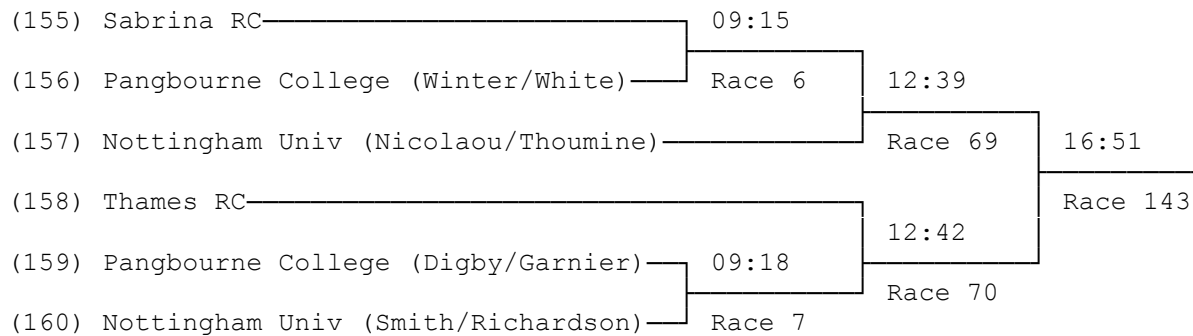

For the Logan Dahne Cup

27) Women's Senior Quadruple Sculls B

28) Women's School/Junior Quadruple Sculls

For the RMA Challenge Cup

29) Senior Coxless Pairs

For the Dymore-Brown Challenge Trophy

30) Women's Senior Coxless Pairs

For the J. Haslam Trophy

31) Senior Double Sculls A

For the Harrison-Jones Trophy

32) Senior Double Sculls B

33) Women's Senior Double Sculls A

For the Newman Memorial Trophy

34) Women's Senior Double Sculls B