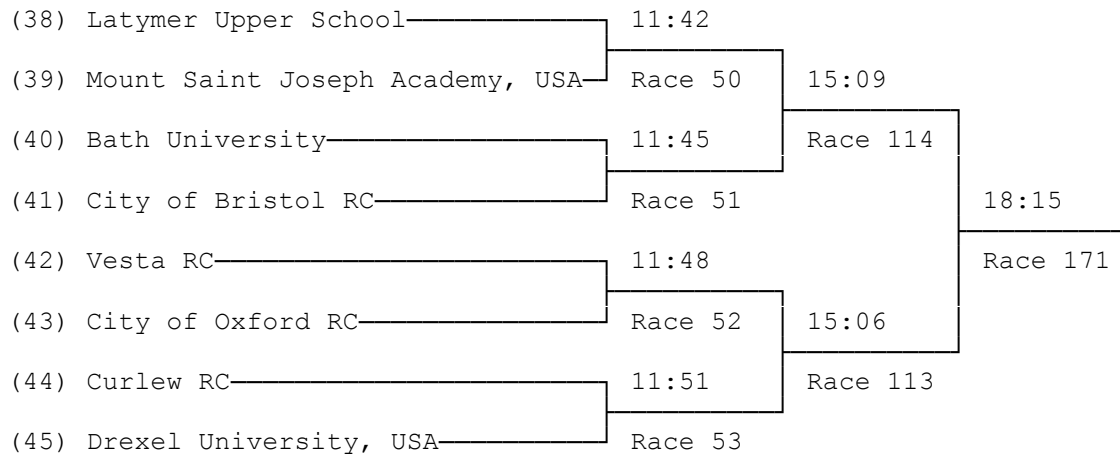

Reading Amateur Regatta

16/06/2018

First named crew is on the Oxfordshire station

1) Senior Eights A

For the Reading Grand Challenge Cup

2) Senior Eights B

3) Senior Eights C

4) Senior Eights D

5) School/Junior Eights

For the University of Reading Challenge Trophy

6) Women's Senior Eights A

For the Austin Balsom Challenge Cup

7) Women's Senior Eights B

8) Women's Senior Eights C

9) Women's Senior Eights D

10) Senior Coxed Fours A

For the Guinness Cup

11) Senior Coxed Fours B

12) Senior Coxed Fours C

13) Women's Senior Coxed Fours A

For the J.P. Turrill Challenge Cup

14) Women's Senior Coxed Fours B

15) Women's Senior Coxed Fours C