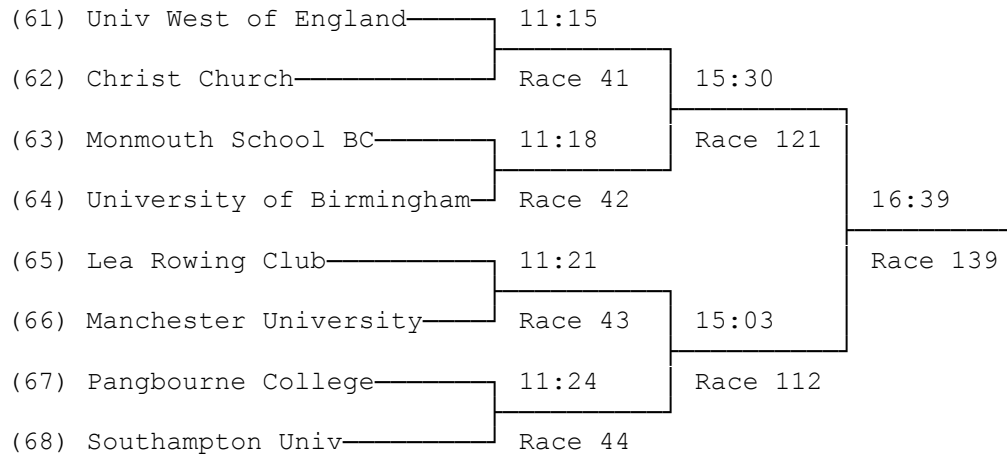

11) Senior Coxed Fours B