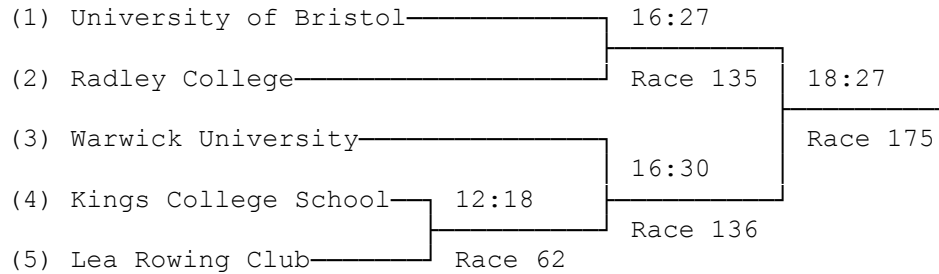

Reading Amateur Regatta

16/06/2018

First named crew is on the Oxfordshire station

1) Senior Eights A

For the Reading Grand Challenge Cup

2) Senior Eights B

3) Senior Eights C

4) Senior Eights D

5) School/Junior Eights

For the University of Reading Challenge Trophy

6) Women's Senior Eights A

For the Austin Balsom Challenge Cup

7) Women's Senior Eights B

8) Women's Senior Eights C

9) Women's Senior Eights D