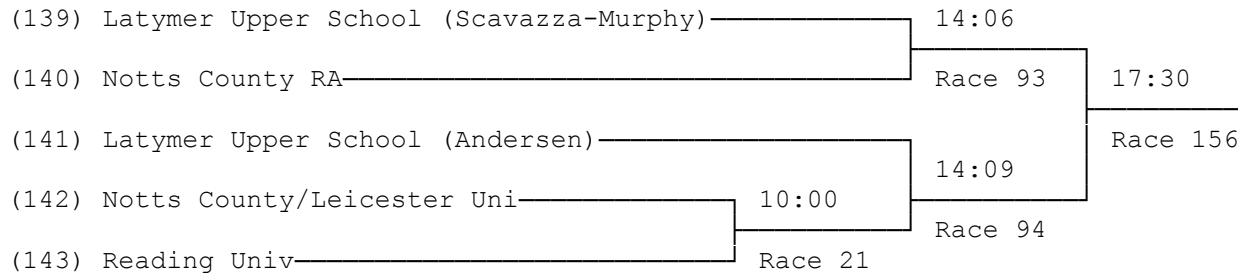

26) Women's Senior Quadruple Sculls A

For the Logan Dahne Cup