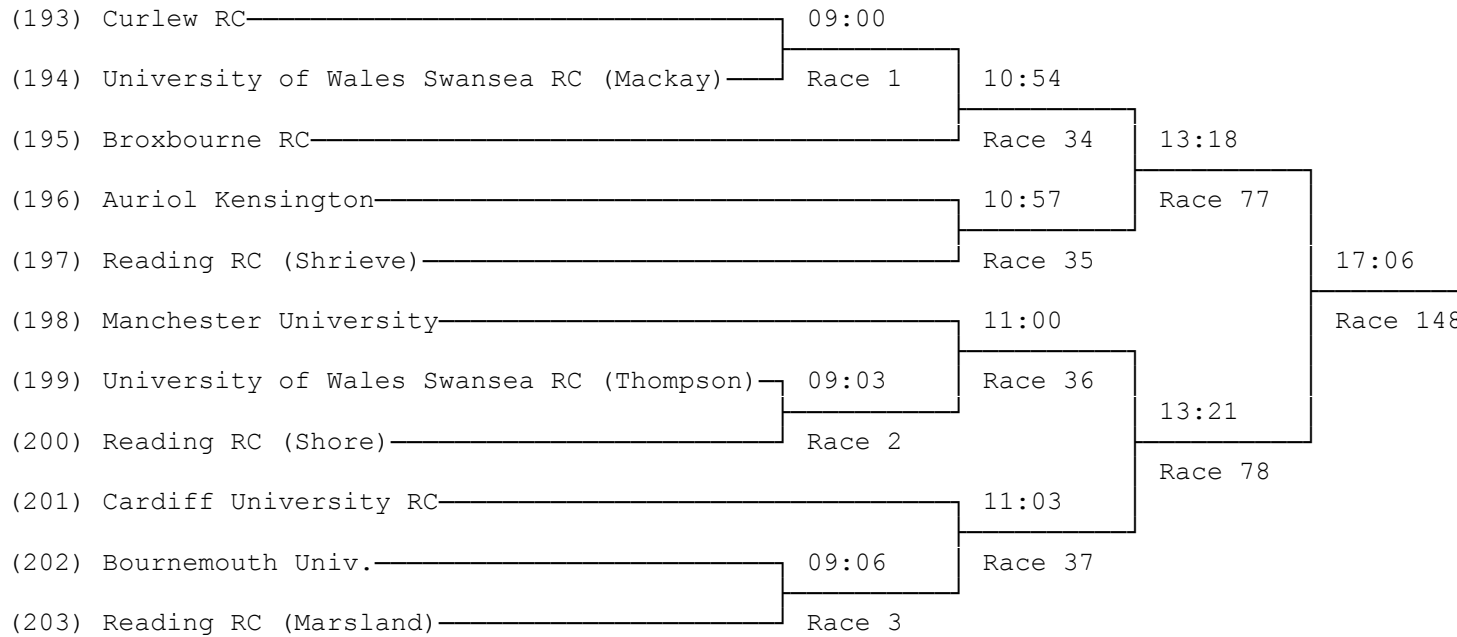

35) Women's Senior Double Sculls C

36) Senior Single Sculls A

For the Charles Dodd Challenge Cup

(192) Notts County RA (Smith) — Race 16 — Race 80

37) Senior Single Sculls B

38) Women's Senior Single Sculls A

For the Miller Cup

39) Women's Senior Single Sculls B