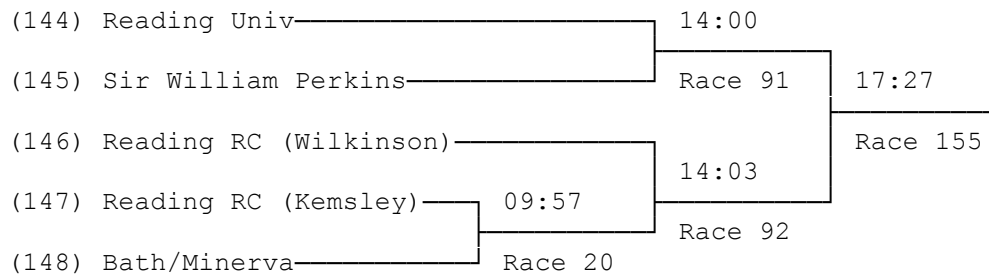

(131) Latymer Upper School (Harrison)	14:12		
(132) University of Bristol		Race 95	17:33
(133) Radley College	14:15		Race 157
(134) Latymer Upper School (Ferm)		Race 96	

25) Senior Quadruple Sculls C

26) Women's Senior Quadruple Sculls A

For the Logan Dahne Cup

27) Women's Senior Quadruple Sculls B

28) Women's School/Junior Quadruple Sculls

For the RMA Challenge Cup

29) Senior Coxless Pairs

For the Dymore-Brown Challenge Trophy

30) Women's Senior Coxless Pairs