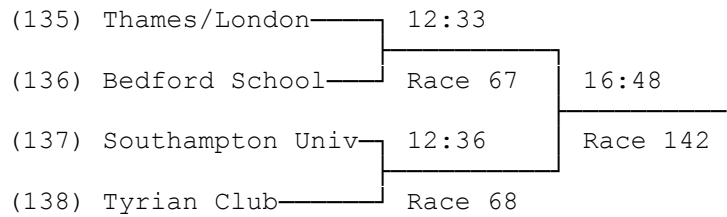

26) Women's Senior Quadruple Sculls A

For the Logan Dahne Cup

27) Women's Senior Quadruple Sculls B

28) Women's School/Junior Quadruple Sculls

For the RMA Challenge Cup