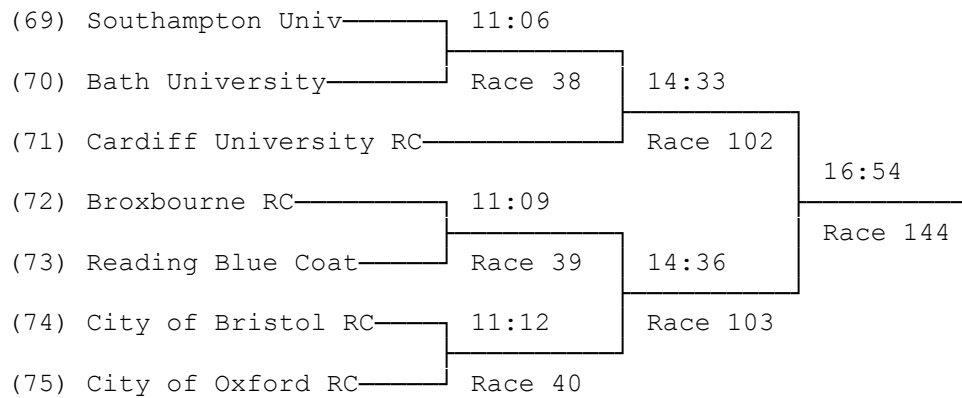

5) School/Junior Eights

For the University of Reading Challenge Trophy

6) Women's Senior Eights A

For the Austin Balsom Challenge Cup

7) Women's Senior Eights B

8) Women's Senior Eights C

9) Women's Senior Eights D

10) Senior Coxed Fours A

For the Guinness Cup

11) Senior Coxed Fours B

12) Senior Coxed Fours C

13) Women's Senior Coxed Fours A

For the J.P. Turrill Challenge Cup

14) Women's Senior Coxed Fours B

15) Women's Senior Coxed Fours C