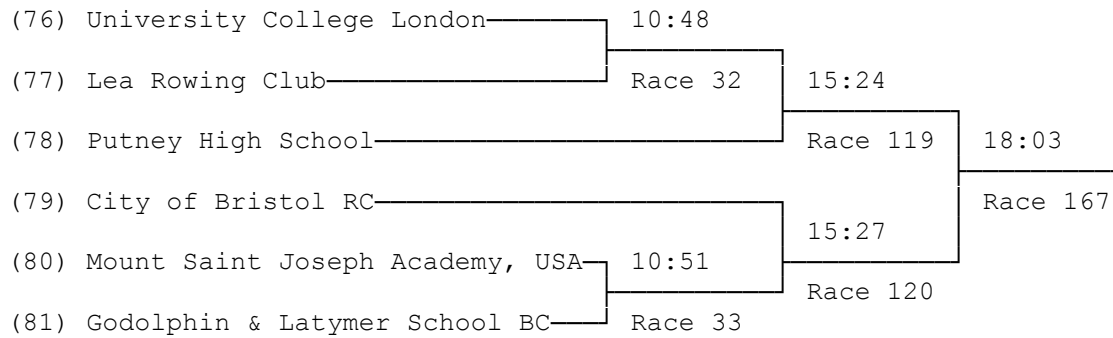

5) School/Junior Eights

For the University of Reading Challenge Trophy

6) Women's Senior Eights A

For the Austin Balsom Challenge Cup

7) Women's Senior Eights B

8) Women's Senior Eights C

9) Women's Senior Eights D

10) Senior Coxed Fours A

For the Guinness Cup

11) Senior Coxed Fours B

12) Senior Coxed Fours C

13) Women's Senior Coxed Fours A

For the J.P. Turrill Challenge Cup

14) Women's Senior Coxed Fours B

15) Women's Senior Coxed Fours C