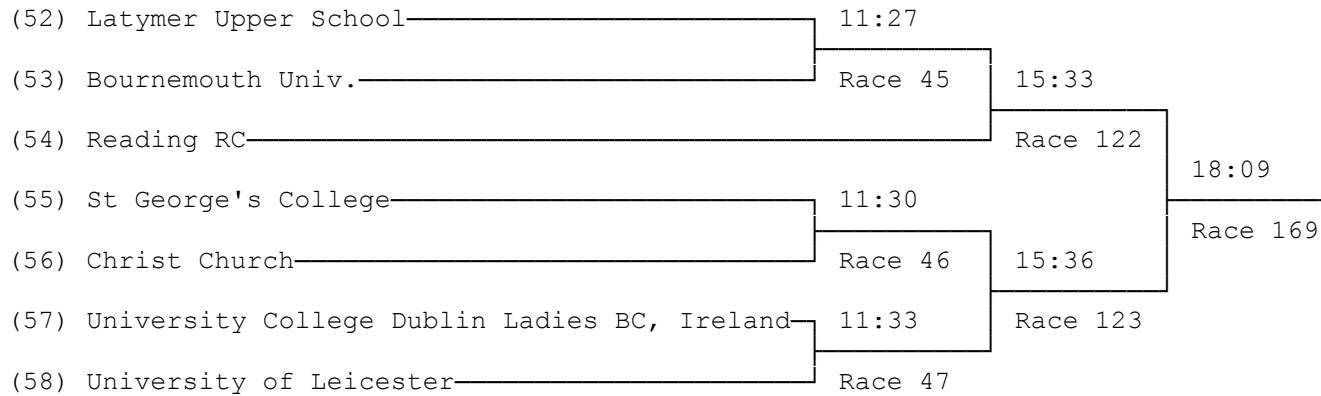

5) School/Junior Eights

For the University of Reading Challenge Trophy

6) Women's Senior Eights A

For the Austin Balsom Challenge Cup

7) Women's Senior Eights B

8) Women's Senior Eights C

9) Women's Senior Eights D