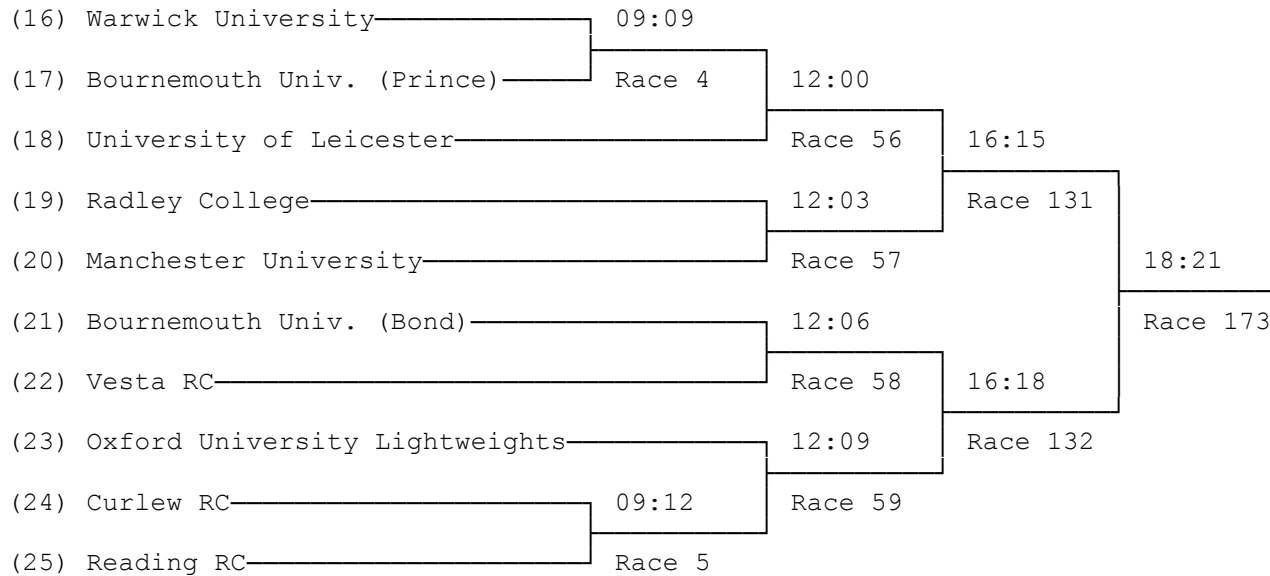

Reading Amateur Regatta

16/06/2018

First named crew is on the Oxfordshire station

1) Senior Eights A

For the Reading Grand Challenge Cup

2) Senior Eights B

3) Senior Eights C

4) Senior Eights D

5) School/Junior Eights

For the University of Reading Challenge Trophy

6) Women's Senior Eights A

For the Austin Balsom Challenge Cup

7) Women's Senior Eights B

8) Women's Senior Eights C

9) Women's Senior Eights D