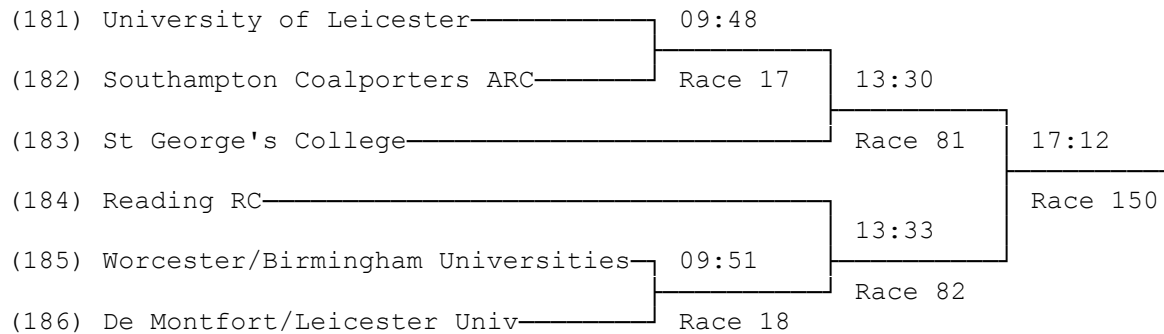

For the J. Haslam Trophy

31) Senior Double Sculls A

For the Harrison-Jones Trophy

32) Senior Double Sculls B

33) Women's Senior Double Sculls A

For the Newman Memorial Trophy

34) Women's Senior Double Sculls B

35) Women's Senior Double Sculls C

36) Senior Single Sculls A

For the Charles Dodd Challenge Cup

(192) Notts County RA (Smith) — Race 16 — Race 80

37) Senior Single Sculls B

38) Women's Senior Single Sculls A