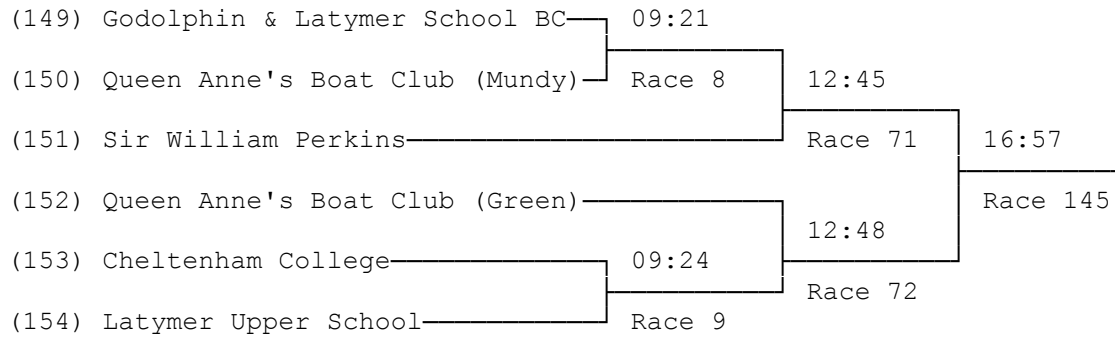

For the Logan Dahne Cup

27) Women's Senior Quadruple Sculls B

28) Women's School/Junior Quadruple Sculls

For the RMA Challenge Cup

29) Senior Coxless Pairs

For the Dymore-Brown Challenge Trophy

30) Women's Senior Coxless Pairs

For the J. Haslam Trophy

31) Senior Double Sculls A

For the Harrison-Jones Trophy

32) Senior Double Sculls B

33) Women's Senior Double Sculls A

For the Newman Memorial Trophy

34) Women's Senior Double Sculls B