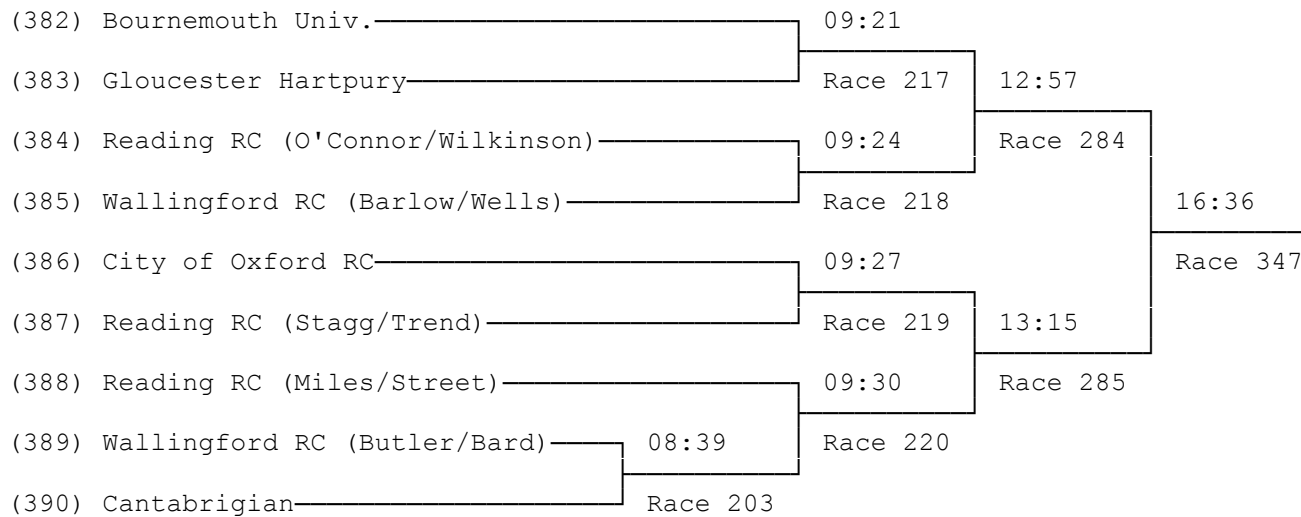

23) Women's Senior Double Sculls B