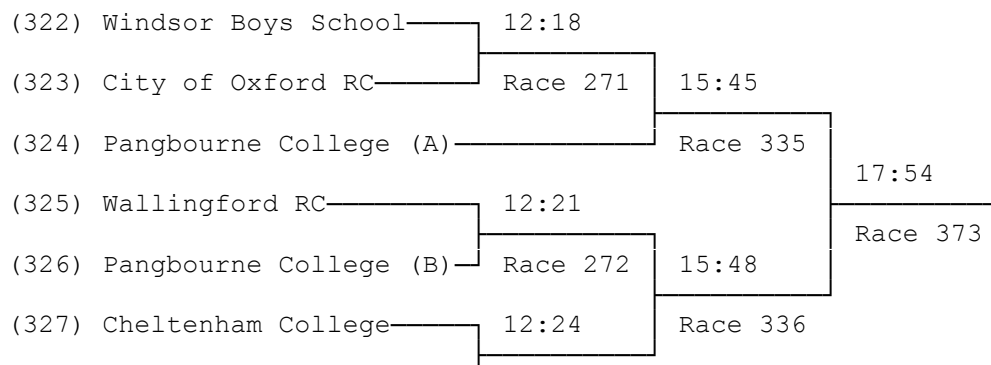

14) Junior 14 Coxed Quadruple Sculls