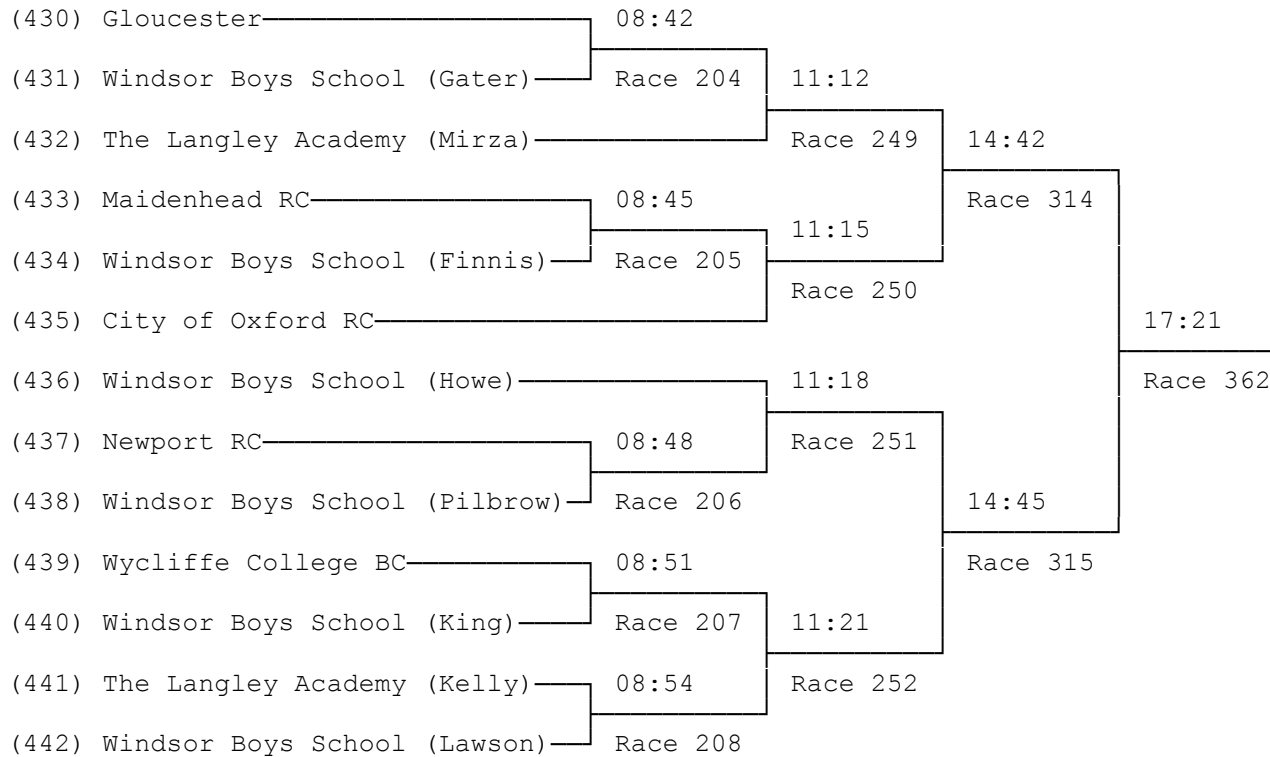

(407) Llandaff RC	08:30	
-------------------	-------	--

29) School/Junior Single Sculls

30) Junior 16 Single Sculls

31) Junior 15 Single Sculls

32) Junior 14 Single Sculls

33) Women's Senior Single Sculls A

34) Women's Senior Single Sculls B

35) Women's Junior 15 Single Sculls