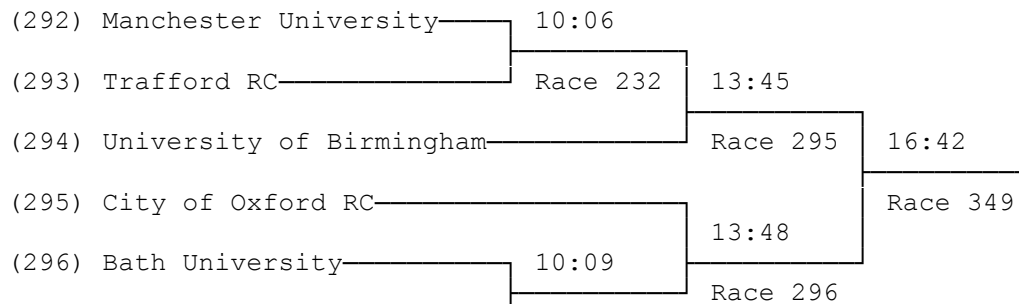

8) Senior Coxed Fours C