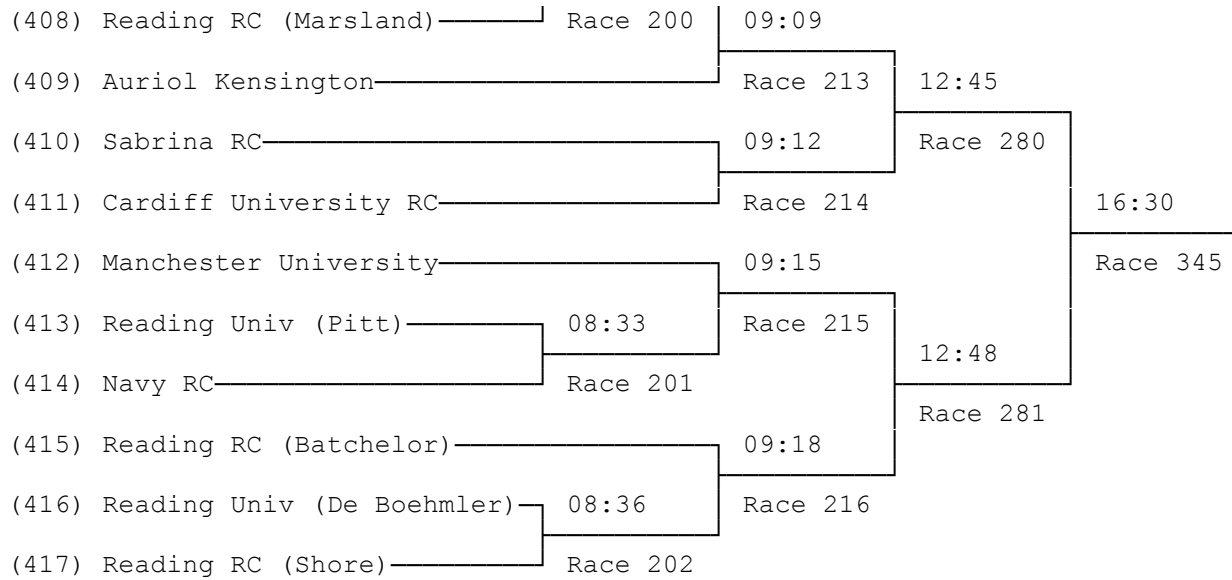

29) School/Junior Single Sculls

30) Junior 16 Single Sculls