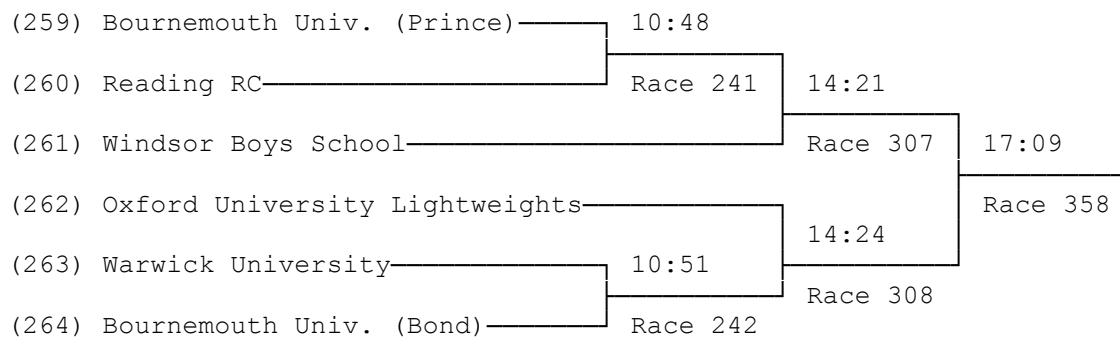

Reading Amateur Regatta (Sun)

17/06/2018

First named crew is on the Oxfordshire station

1) Senior Eights A

2) Senior Eights B

3) Women's Senior Eights A

4) Women's Senior Eights B

5) Women's Senior Eights C