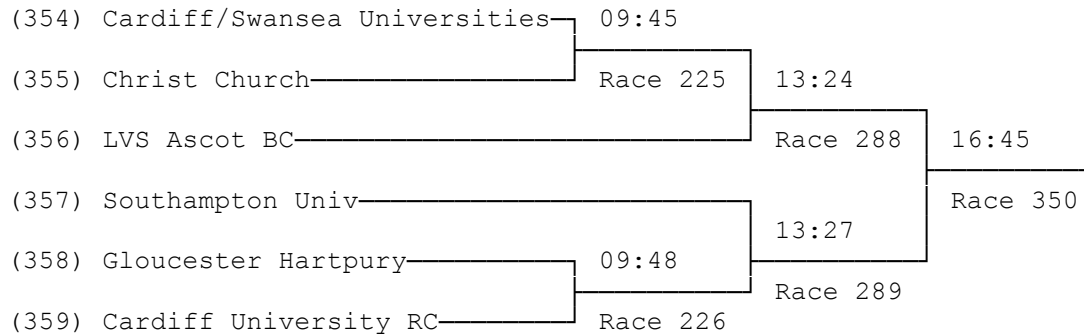

17) Women's Junior 13 Coxed Quadruple Sculls

(341) Henley RC (Harkin)	11:54	
(342) Surbiton High School (A)	Race 263	15:27
(343) Surbiton High School (D)	11:57	Race 329

18) Senior Double Sculls A

19) Senior Double Sculls B