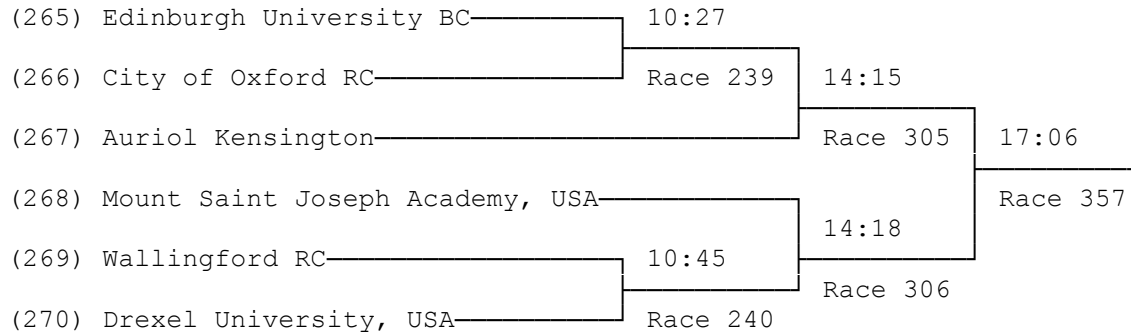

Reading Amateur Regatta (Sun)

17/06/2018

First named crew is on the Oxfordshire station

1) Senior Eights A

2) Senior Eights B

3) Women's Senior Eights A

4) Women's Senior Eights B

5) Women's Senior Eights C

6) Senior Coxed Fours A

7) Senior Coxed Fours B

8) Senior Coxed Fours C

(297) University of Leicester Race 233

9) Junior 15 Coxed Fours

(298) Cheltenham College (Colombo)	16:18		
(299) LVS Ascot BC		Race 341	18:03
(300) Cheltenham College (Vashchenko)	16:21		Race 376
(301) Pangbourne College		Race 342	