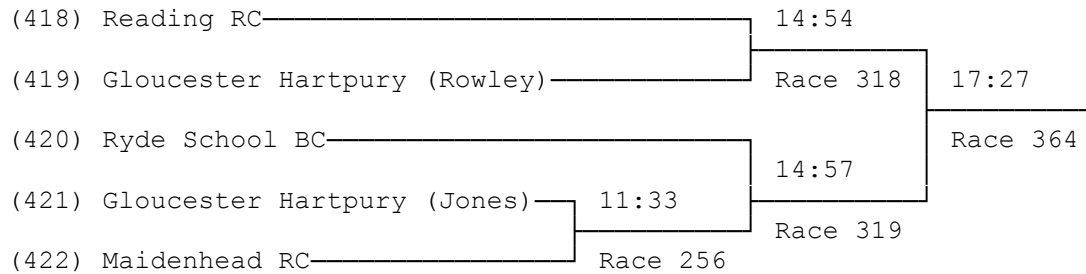

29) School/Junior Single Sculls