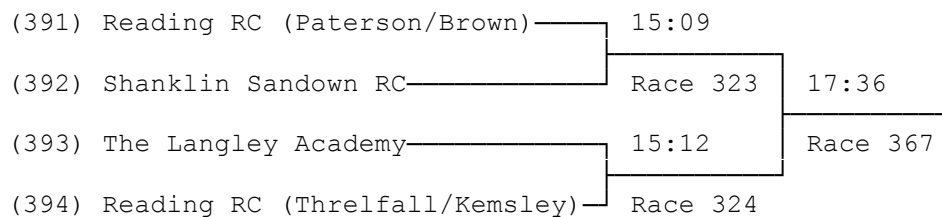

24) Women's Junior 16 Double Sculls