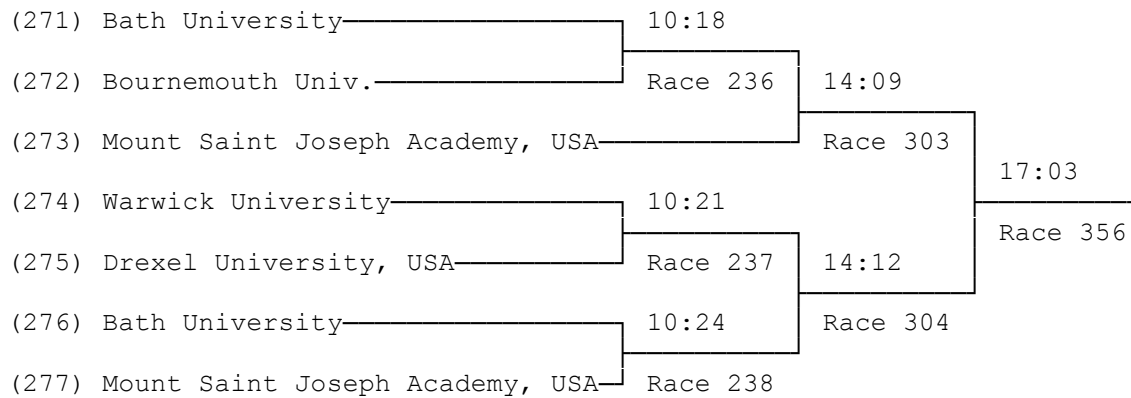

Reading Amateur Regatta (Sun)

17/06/2018

First named crew is on the Oxfordshire station

1) Senior Eights A

2) Senior Eights B

3) Women's Senior Eights A

4) Women's Senior Eights B

5) Women's Senior Eights C

6) Senior Coxed Fours A

7) Senior Coxed Fours B

8) Senior Coxed Fours C

(297) University of Leicester Race 233

9) Junior 15 Coxed Fours

(298) Cheltenham College (Colombo)	16:18		
(299) LVS Ascot BC		Race 341	18:03
(300) Cheltenham College (Vashchenko)	16:21		Race 376
(301) Pangbourne College		Race 342	