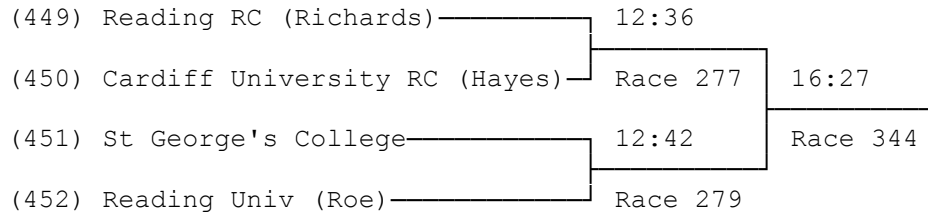

(407) Llandaff RC	08:30	
-------------------	-------	--

29) School/Junior Sculls

30) Junior 16 Sculls

31) Junior 15 Sculls

32) Junior 14 Sculls

33) Senior Women's Single Sculls A

34) Senior Women's Single Sculls B