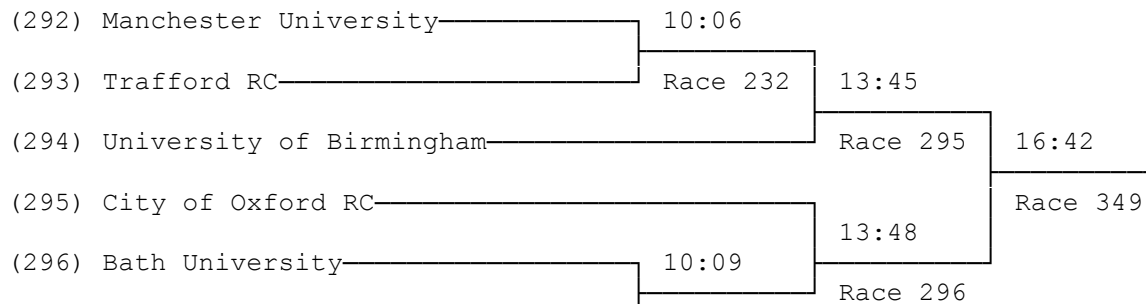

8) Senior Coxed Fours C