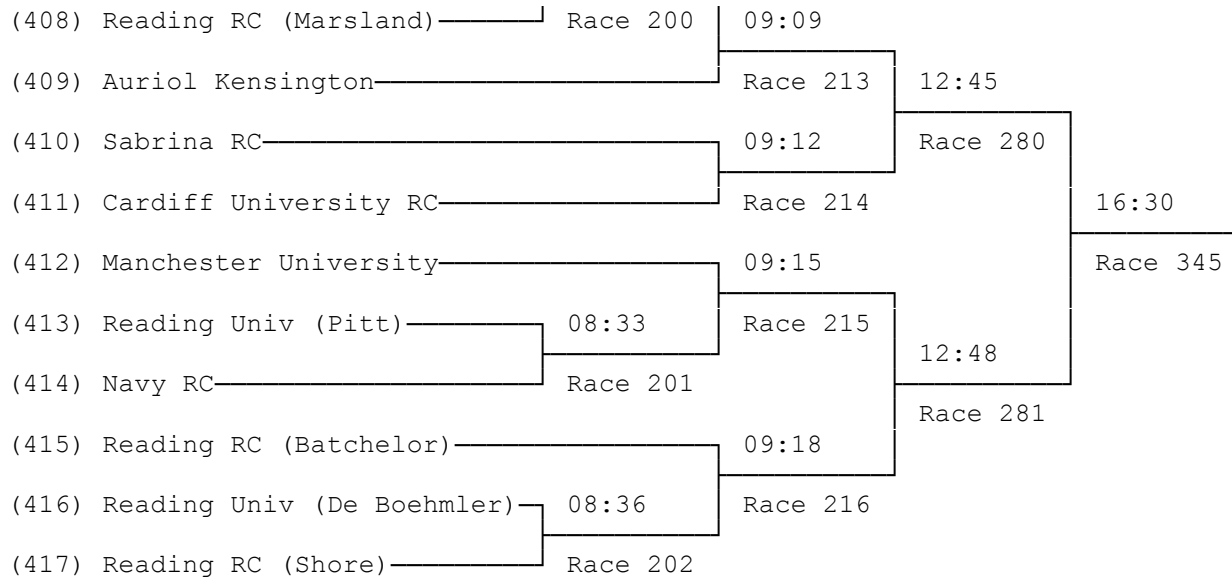

29) School/Junior Sculls

30) Junior 16 Sculls