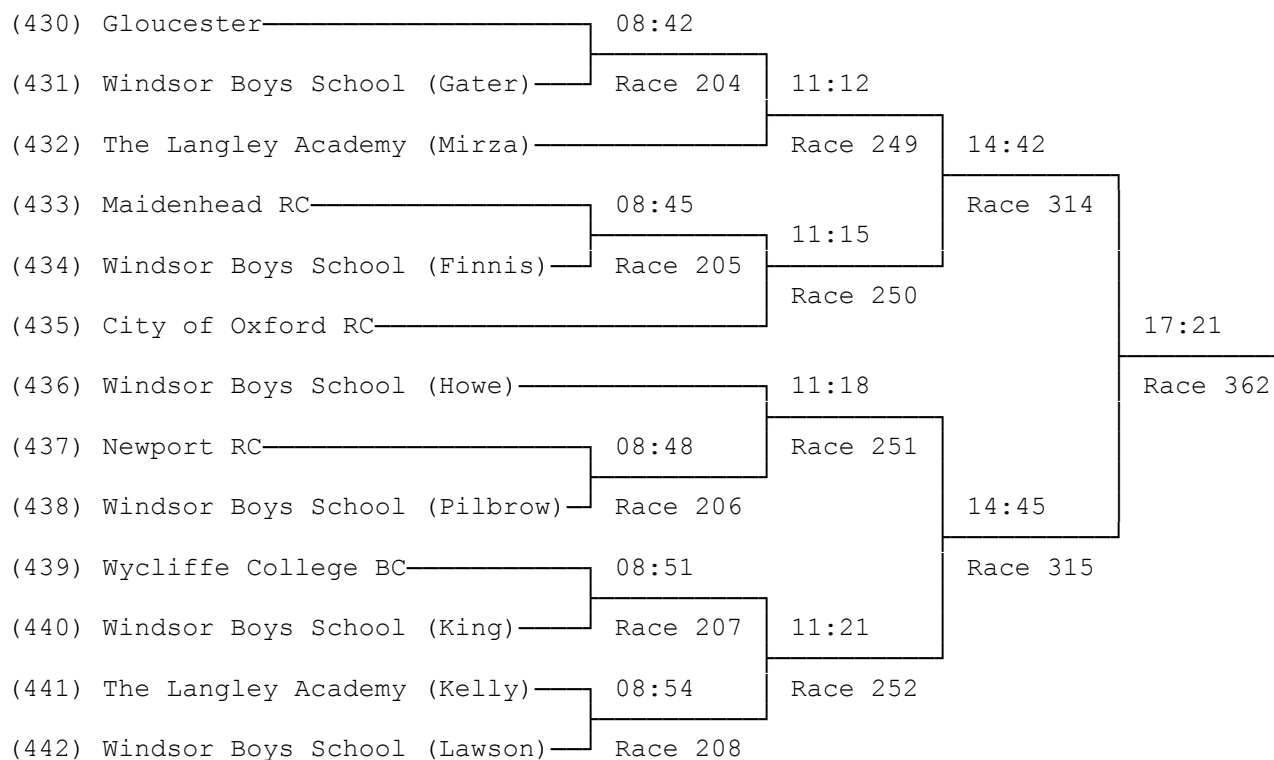

(407) Llandaff RC	08:30	
-------------------	-------	--

29) School/Junior Sculls

30) Junior 16 Sculls

31) Junior 15 Sculls

32) Junior 14 Sculls

33) Senior Women's Single Sculls A

34) Senior Women's Single Sculls B