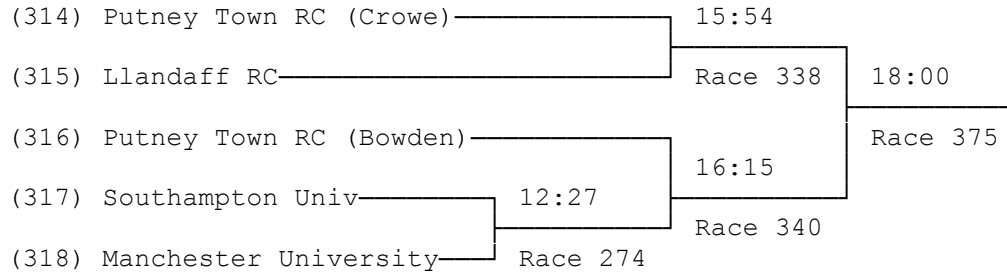

12) Senior Women's Coxless Fours