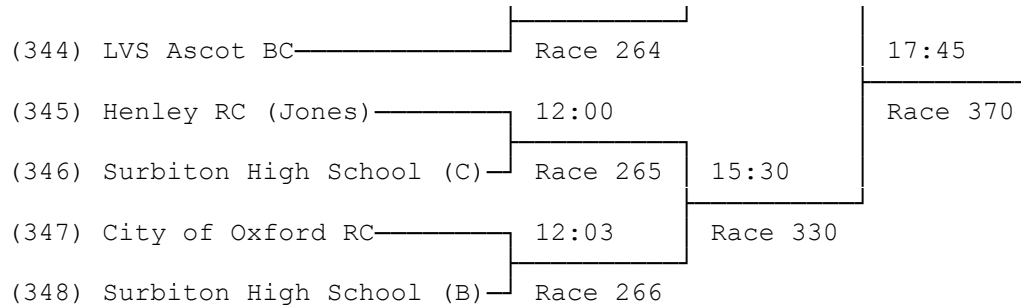

18) Senior Double Sculls A

19) Senior Double Sculls B