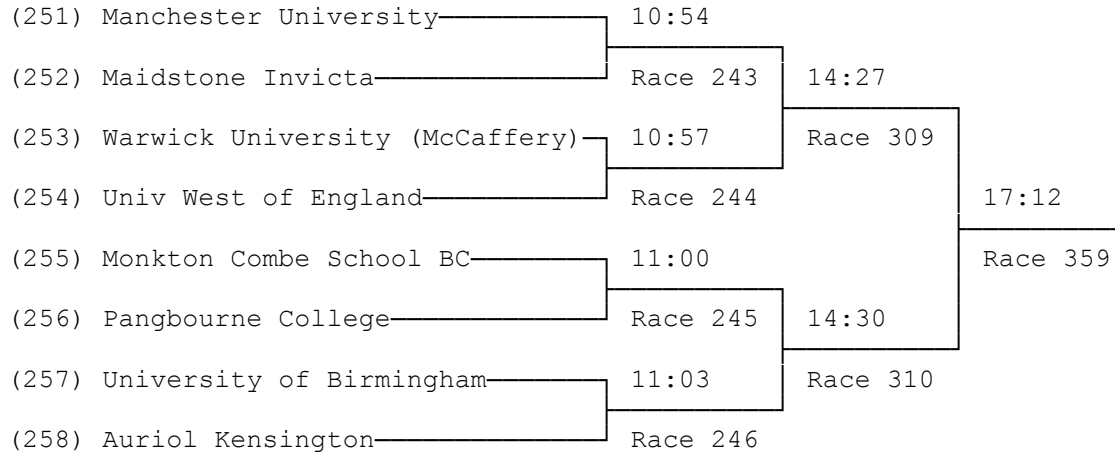

Reading Sprint Regatta

17/06/2018

First named crew is on the Oxfordshire station

1) Senior Eights A

2) Senior Eights B

3) Senior Women's Eights A

4) Senior Women's Eights B

5) Senior Women's Eights C

6) Senior Coxed Fours A

7) Senior Coxed Fours B

8) Senior Coxed Fours C

(297) University of Leicester (Porter) Race 233

9) Junior 15 Coxed Fours

(298) Cheltenham College (Colombo)	16:18		
(299) LVS Ascot BC		Race 341	18:03
(300) Cheltenham College (Vashchenko)	16:21		Race 376
(301) Pangbourne College		Race 342	