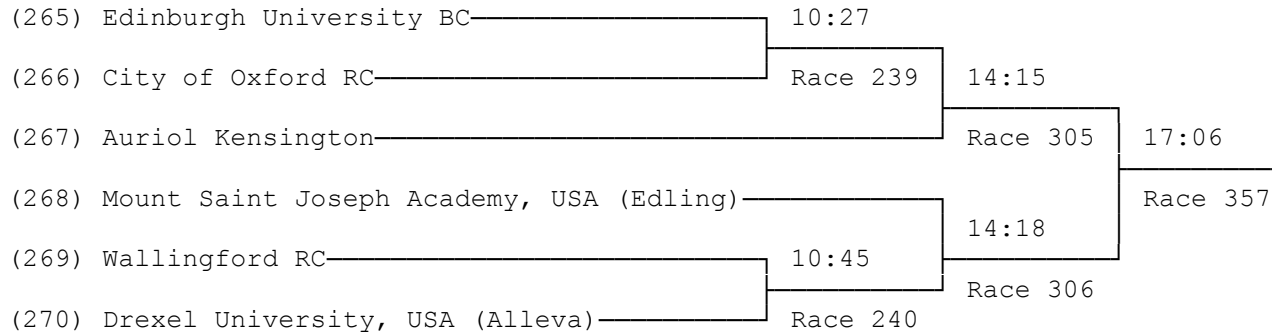

Reading Sprint Regatta

17/06/2018

First named crew is on the Oxfordshire station

1) Senior Eights A

2) Senior Eights B

3) Senior Women's Eights A

4) Senior Women's Eights B

5) Senior Women's Eights C