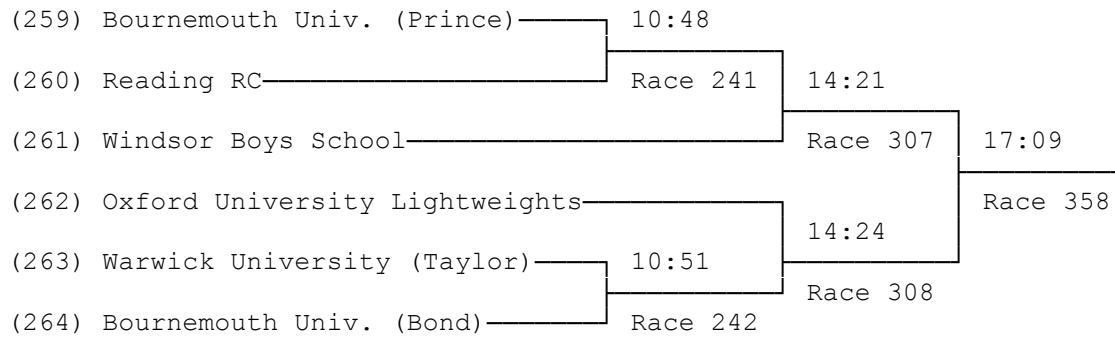

Reading Sprint Regatta

17/06/2018

First named crew is on the Oxfordshire station

1) Senior Eights A

2) Senior Eights B

3) Senior Women's Eights A

4) Senior Women's Eights B

5) Senior Women's Eights C