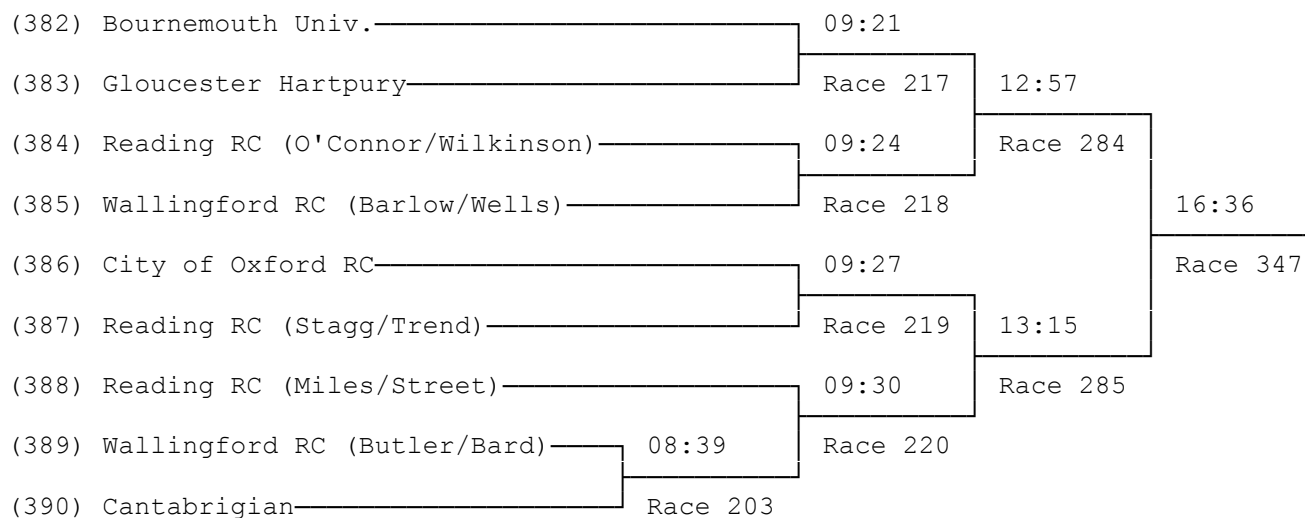

21) Junior 14 Double Sculls

(365) Maidenhead RC	11:39		
(366) Henley RC (Wallace/Dal Lago)		Race 258	15:15
(367) Wallingford RC (Guilford/Francis)	11:42		Race 325
(368) Windsor Boys School (Macklin/Chute)		Race 259	17:39
(369) Shanklin Sandown RC	11:45		Race 368
(370) City of Oxford RC		Race 260	15:18
(371) Windsor Boys School (Hayes/Evans)	11:48		Race 326
(372) Henley RC (Oldham/Hart)	08:57		Race 261
(373) Wallingford RC (Robinson/Lawrence)		Race 209	

22) Senior Women's Double Sculls A

(374) Reading Univ (Lyster/Horler)	09:33		
(375) Monkton Combe School BC		Race 221	13:18
(376) Reading Univ (May/Lewis)	09:36		Race 286

23) Senior Women's Double Sculls B