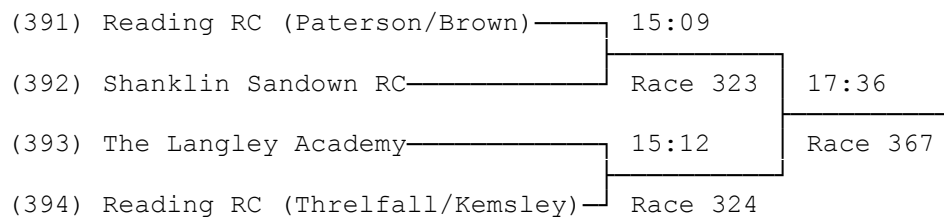

24) Women's Junior 16 Double Sculls