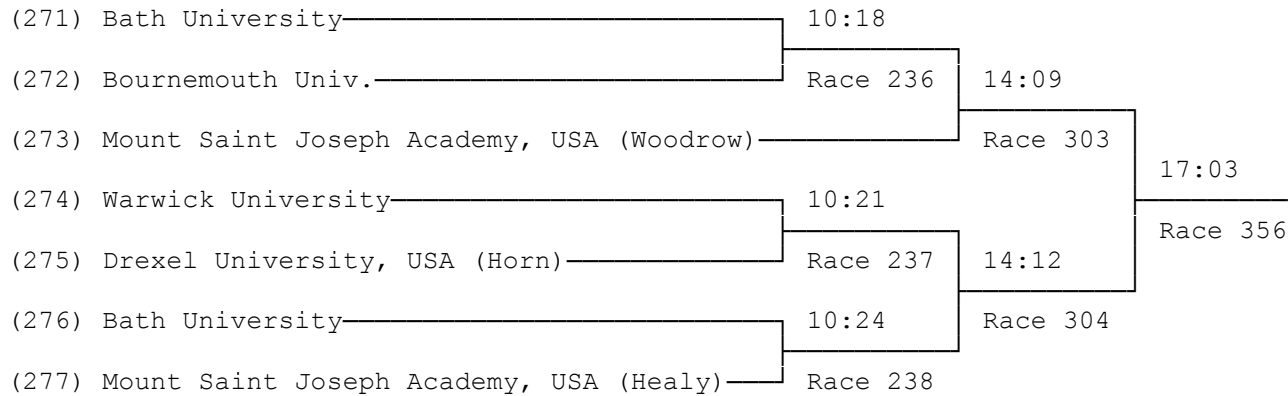

Reading Sprint Regatta

17/06/2018

First named crew is on the Oxfordshire station

1) Senior Eights A

2) Senior Eights B

3) Senior Women's Eights A

4) Senior Women's Eights B

5) Senior Women's Eights C

6) Senior Coxed Fours A

7) Senior Coxed Fours B

8) Senior Coxed Fours C

(297) University of Leicester (Porter) Race 233

9) Junior 15 Coxed Fours

(298) Cheltenham College (Colombo)	16:18		
(299) LVS Ascot BC		Race 341	18:03
(300) Cheltenham College (Vashchenko)	16:21		Race 376
(301) Pangbourne College		Race 342	