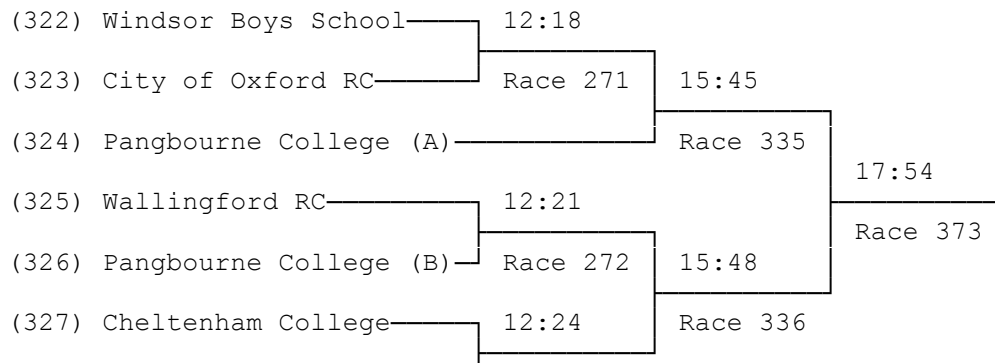

14) Junior 14 Coxed Quads