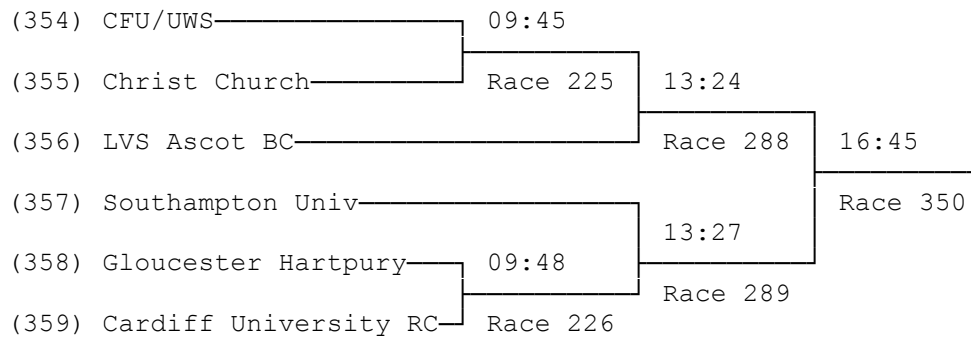

17) Women's Junior 13 Coxed Quads

(341) Henley RC (Harkin)	11:54	
(342) Surbiton High School (A)	Race 263	15:27
(343) Surbiton High School (D)	11:57	Race 329

18) Senior Double Sculls A

19) Senior Double Sculls B