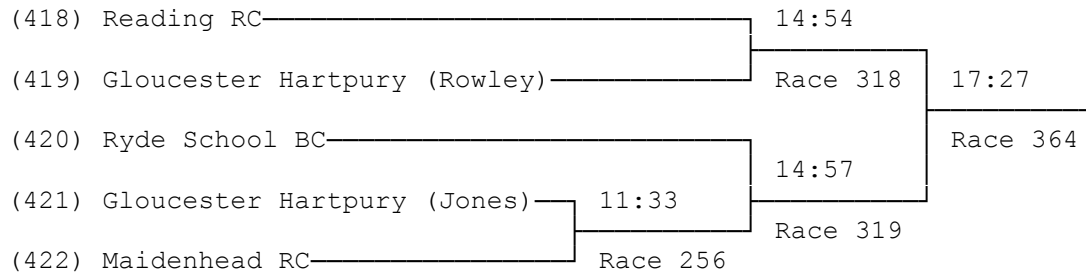

29) School/Junior Sculls