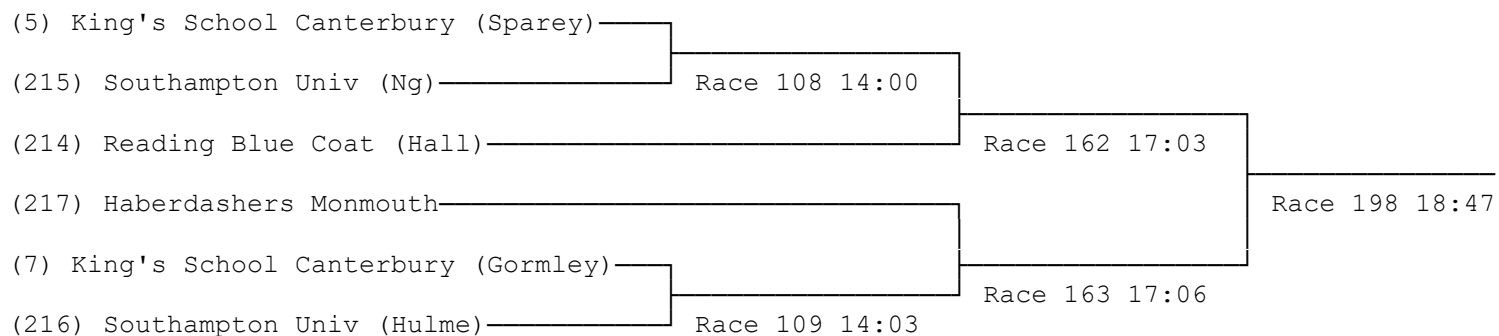

30) Open Eights (Band 1)

For the Reading Grand Challenge Cup

31) Open Eights (Band 2)

32) Open Eights (Band 3)

33) Open Eights (Band 4)

34) Junior 16 Eights

35) Women's Junior 15 Eights (Band 1)

36) Women's Junior 15 Eights (Band 2)