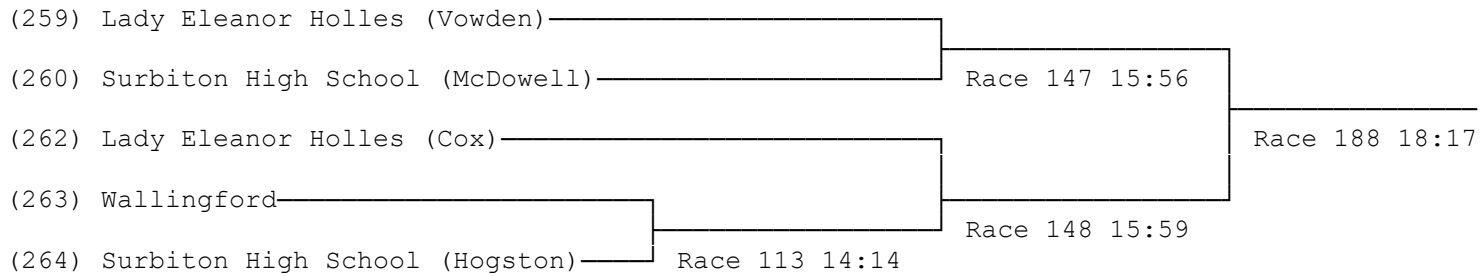

39) Junior 15 Coxed Fours (Band 2)

40) Women's Coxed Fours (Band 1)

For the J.P. Turrill Challenge Cup

41) Women's Coxed Fours (Band 2)

42) Women's Coxed Fours (Band 3)

43) Women's Junior 16 Coxed Fours

For the James E. Mallard Cup