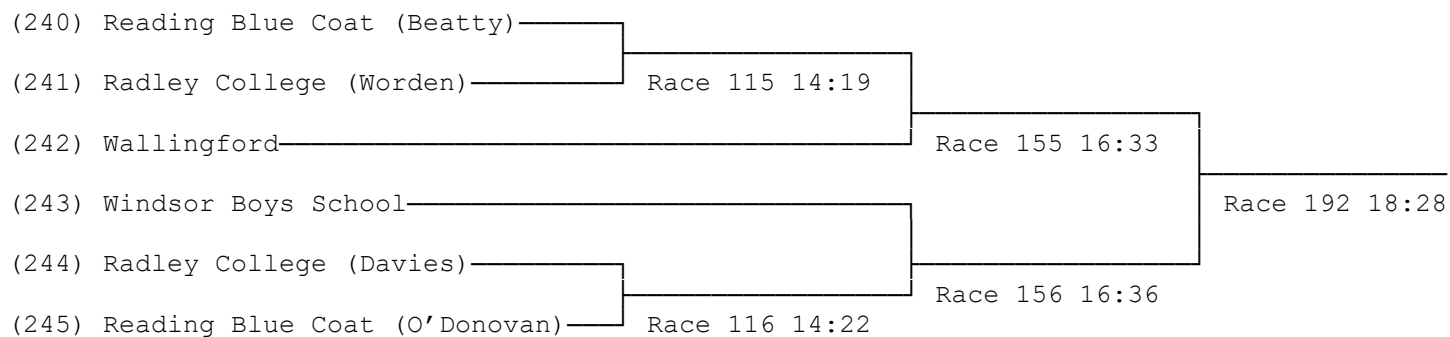

39) Junior 15 Coxed Fours (Band 2)