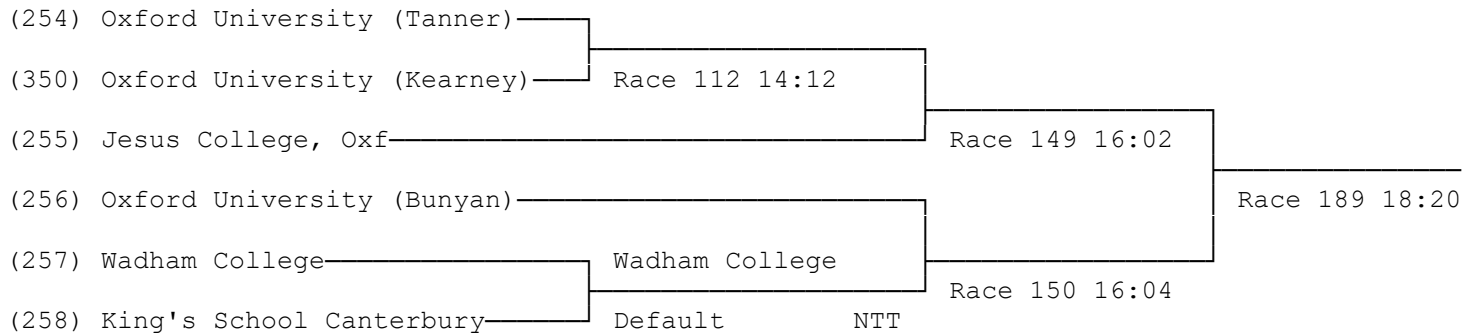

39) Junior 15 Coxed Fours (Band 2)

40) Women's Coxed Fours (Band 1)

For the J.P. Turrill Challenge Cup

41) Women's Coxed Fours (Band 2)

42) Women's Coxed Fours (Band 3)

43) Women's Junior 16 Coxed Fours

For the James E. Mallard Cup