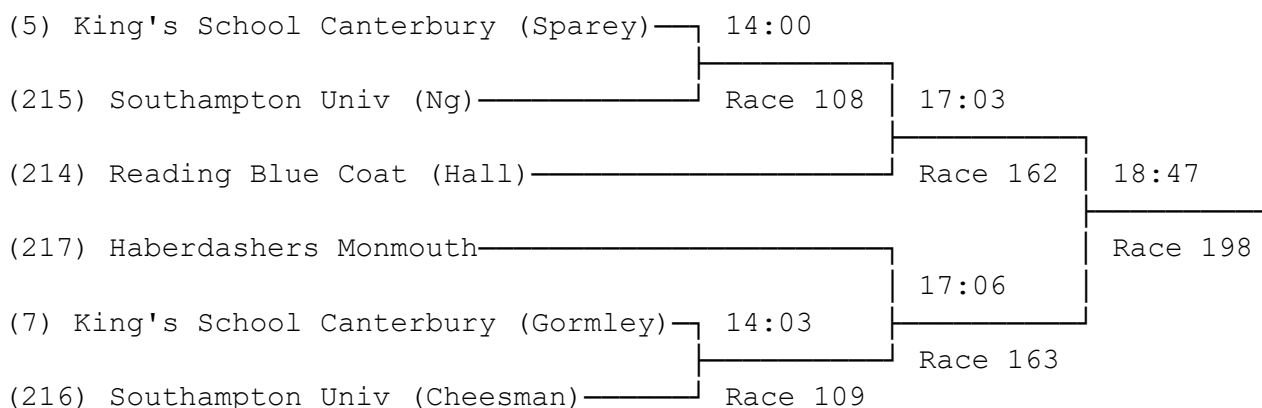

31) Open Eights (Band 2)

(206) UK Armed Forces	17:14		
(207) Bath University (Jamieson)		Race 166	18:53
(208) Bath University (Seymour)	17:17		Race 200
(209) University of Birmingham		Race 167	

32) Open Eights (Band 3)

33) Open Eights (Band 4)

34) Junior 16 Eights

35) Women's Junior 15 Eights (Band 1)

36) Women's Junior 15 Eights (Band 2)

37) Schools/Junior Coxed Fours

For the Lipscombe Cup

38) Junior 15 Coxed Fours (Band 1)