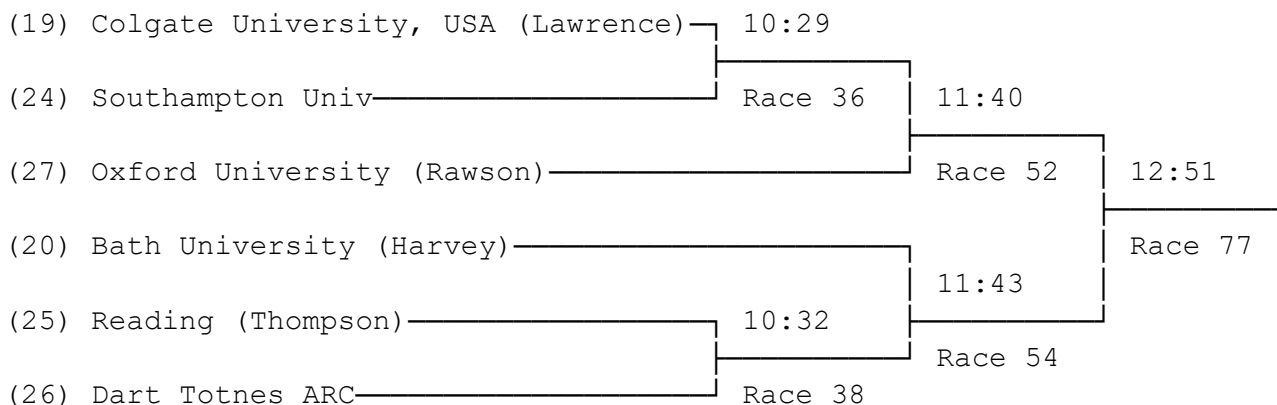

1) Schools/Junior Eights (Band 1)

For the University of Reading Challenge Trophy

2) Junior 15 Eights (Band 1)

3) Junior 15 Eights (Band 2)

4) Women's Eights (Band 1)

For the Austin Balsom Challenge Cup

5) **Women's Eights (Band 2)**

6) **Women's Eights (Band 3)**

7) **Women's Eights (Band 4)**

8) **Women's Junior 16 Eights**

For the J. Haslam Trophy

9) Open Coxed Fours (Band 1)

For the Guinness Cup

10) Open Coxed Fours (Band 2)

11) Junior 16 Coxed Fours