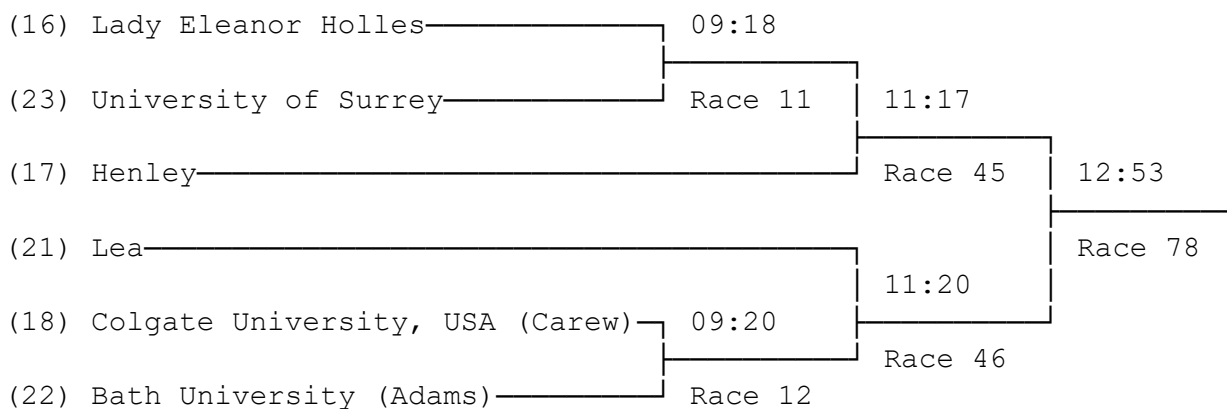

1) Schools/Junior Eights (Band 1)

For the University of Reading Challenge Trophy

2) Junior 15 Eights (Band 1)

3) Junior 15 Eights (Band 2)

4) Women's Eights (Band 1)

For the Austin Balsom Challenge Cup

5) **Women's Eights (Band 2)**

6) **Women's Eights (Band 3)**

7) **Women's Eights (Band 4)**

8) **Women's Junior 16 Eights**

For the J. Haslam Trophy

9) Open Coxed Fours (Band 1)

For the Guinness Cup

10) Open Coxed Fours (Band 2)

11) Junior 16 Coxed Fours