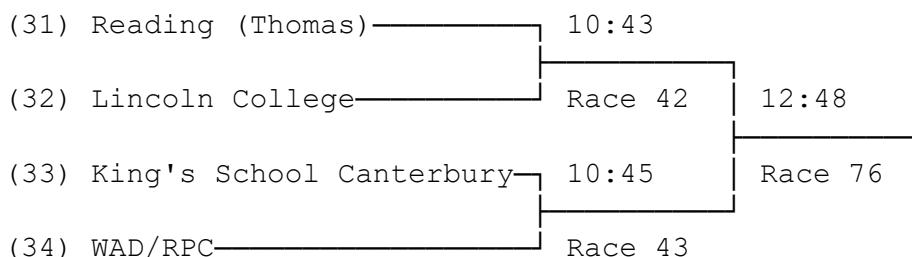

1) Schools/Junior Eights (Band 1)

For the University of Reading Challenge Trophy

2) Junior 15 Eights (Band 1)

3) Junior 15 Eights (Band 2)

4) Women's Eights (Band 1)

For the Austin Balsom Challenge Cup

5) **Women's Eights (Band 2)**

6) **Women's Eights (Band 3)**

7) **Women's Eights (Band 4)**

8) **Women's Junior 16 Eights**

For the J. Haslam Trophy

9) Open Coxed Fours (Band 1)

For the Guinness Cup

10) Open Coxed Fours (Band 2)

11) Junior 16 Coxed Fours