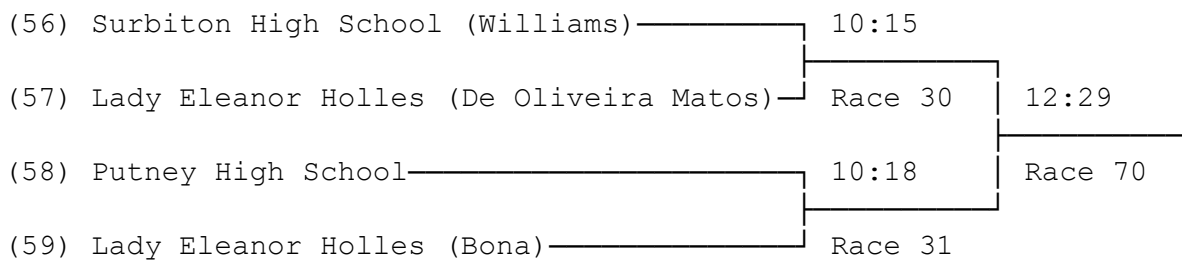

6) **Women's Eights (Band 3)**

7) **Women's Eights (Band 4)**

8) **Women's Junior 16 Eights**

For the J. Haslam Trophy

9) Open Coxed Fours (Band 1)

For the Guinness Cup

10) Open Coxed Fours (Band 2)

11) Junior 16 Coxed Fours

For the Jane Club (UK) Trophy

12) Women's Schools/Junior Coxed Fours

For the Tonbridge Cup

13) Women's Junior 15 Coxed Fours (Band 1)

14) Women's Junior 15 Coxed Fours (Band 2)

15) Women's Junior 15 Coxed Fours (Band 3)