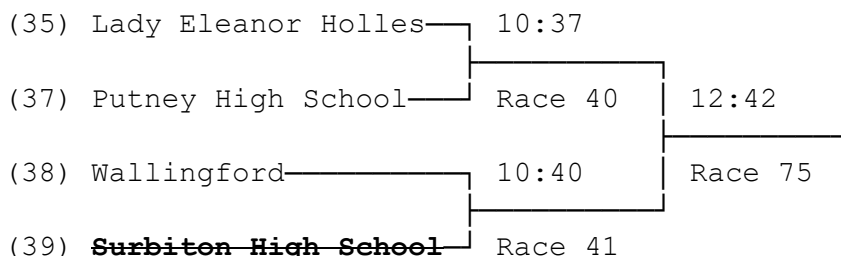

6) **Women's Eights (Band 3)**

7) **Women's Eights (Band 4)**

8) **Women's Junior 16 Eights**

For the J. Haslam Trophy

9) Open Coxed Fours (Band 1)

For the Guinness Cup

10) Open Coxed Fours (Band 2)

11) Junior 16 Coxed Fours

For the Jane Club (UK) Trophy

12) Women's Schools/Junior Coxed Fours

For the Tonbridge Cup

13) Women's Junior 15 Coxed Fours (Band 1)

14) Women's Junior 15 Coxed Fours (Band 2)

15) Women's Junior 15 Coxed Fours (Band 3)