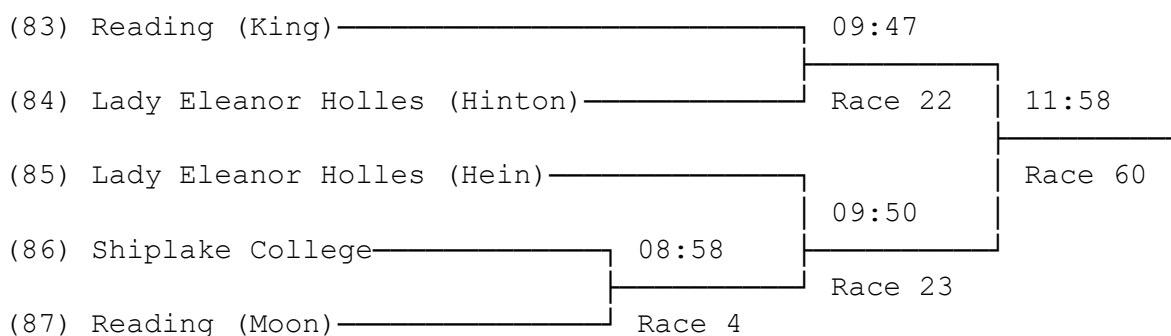

For the Vulcan Challenge Shield

21) Women's Quads (Band 3)

22) Women's Schools/Junior Quads

For the RMA Challenge Cup

23) Junior 14 Coxed Quads (Band 1)

(88) Radley College (Pillar)	09:42	
(89) Windsor Boys School (Coombes)	Race 20	11:55
(90) Reading Blue Coat (Beidas)	09:45	Race 59
(91) Windsor Boys School (Richards)	Race 21	