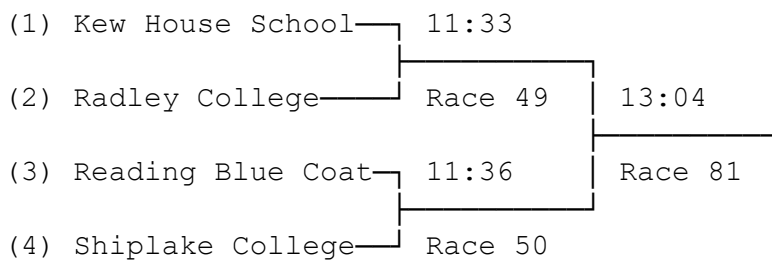

1) Schools/Junior Eights (Band 1)

For the University of Reading Challenge Trophy

2) Junior 15 Eights (Band 1)

3) Junior 15 Eights (Band 2)

4) Women's Eights (Band 1)

For the Austin Balsom Challenge Cup

5) **Women's Eights (Band 2)**

6) **Women's Eights (Band 3)**

7) **Women's Eights (Band 4)**

8) **Women's Junior 16 Eights**

For the J. Haslam Trophy

9) Open Coxed Fours (Band 1)

For the Guinness Cup

10) Open Coxed Fours (Band 2)

11) Junior 16 Coxed Fours