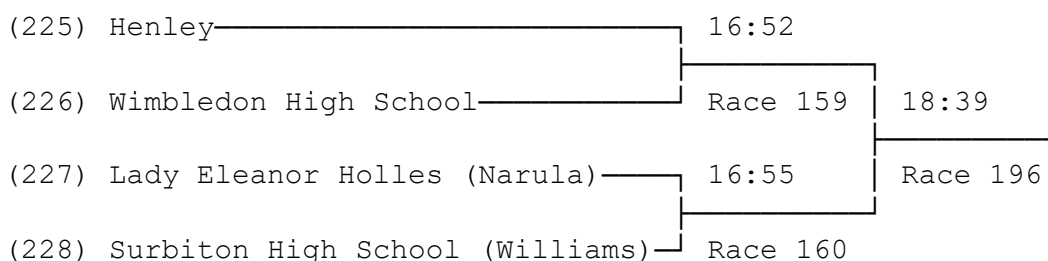

31) Open Eights (Band 2)

(206) UK Armed Forces	17:14		
(207) Bath University (Jamieson)		Race 166	18:53
(208) Bath University (Seymour)	17:17		Race 200
(209) University of Birmingham		Race 167	

32) Open Eights (Band 3)

33) Open Eights (Band 4)

34) Junior 16 Eights

35) Women's Junior 15 Eights (Band 1)

36) Women's Junior 15 Eights (Band 2)

37) Schools/Junior Coxed Fours

For the Lipscombe Cup

38) Junior 15 Coxed Fours (Band 1)